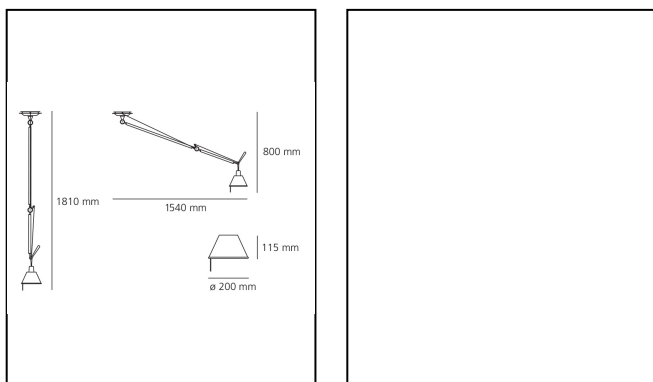

## LUMINAIRE \*

- Watt: **10,5W**
- Voltage: **220V-240V**
- Delivered lumen output: **615lm**
- Efficiency: **58%**
- Efficacy: **61.49lm/W**
- CRI: **80**

\* Photometric data may vary depending on the source installed.  
Light measurements are provided in relative form and technical lighting calculations may be updated according to the effective source used.

## DIMENSIONS

- Height: **800 mm**
- Diameter: **200 mm**
- Max Height from ceiling: **1810 mm**
- Max Extension Length: **1540 mm**